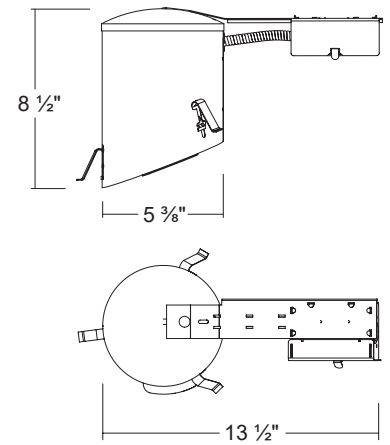

LED590ICRA / LED590ICRA-01V

5" Slope IC Air-Tight LED Dedicated Remodel Housing

Dimensions

SPECIFICATION

Housing

- Designed for use in ceiling with slopes from 2/12 to 6/12

Junction Box

- Listed for through branch circuit wiring
- Contains one 1-1/8", seven 7/8" knockouts and four Romex pryouts with strain relief

Remodel Clips

- Three remodel clips secure housing and accommodates 1/2" and 5/8" ceiling materials

Listings

- cULus Listed for Damp Location
- cULus Listed for Feed Through
- Certified under ASTM-E283 for Air tight construction